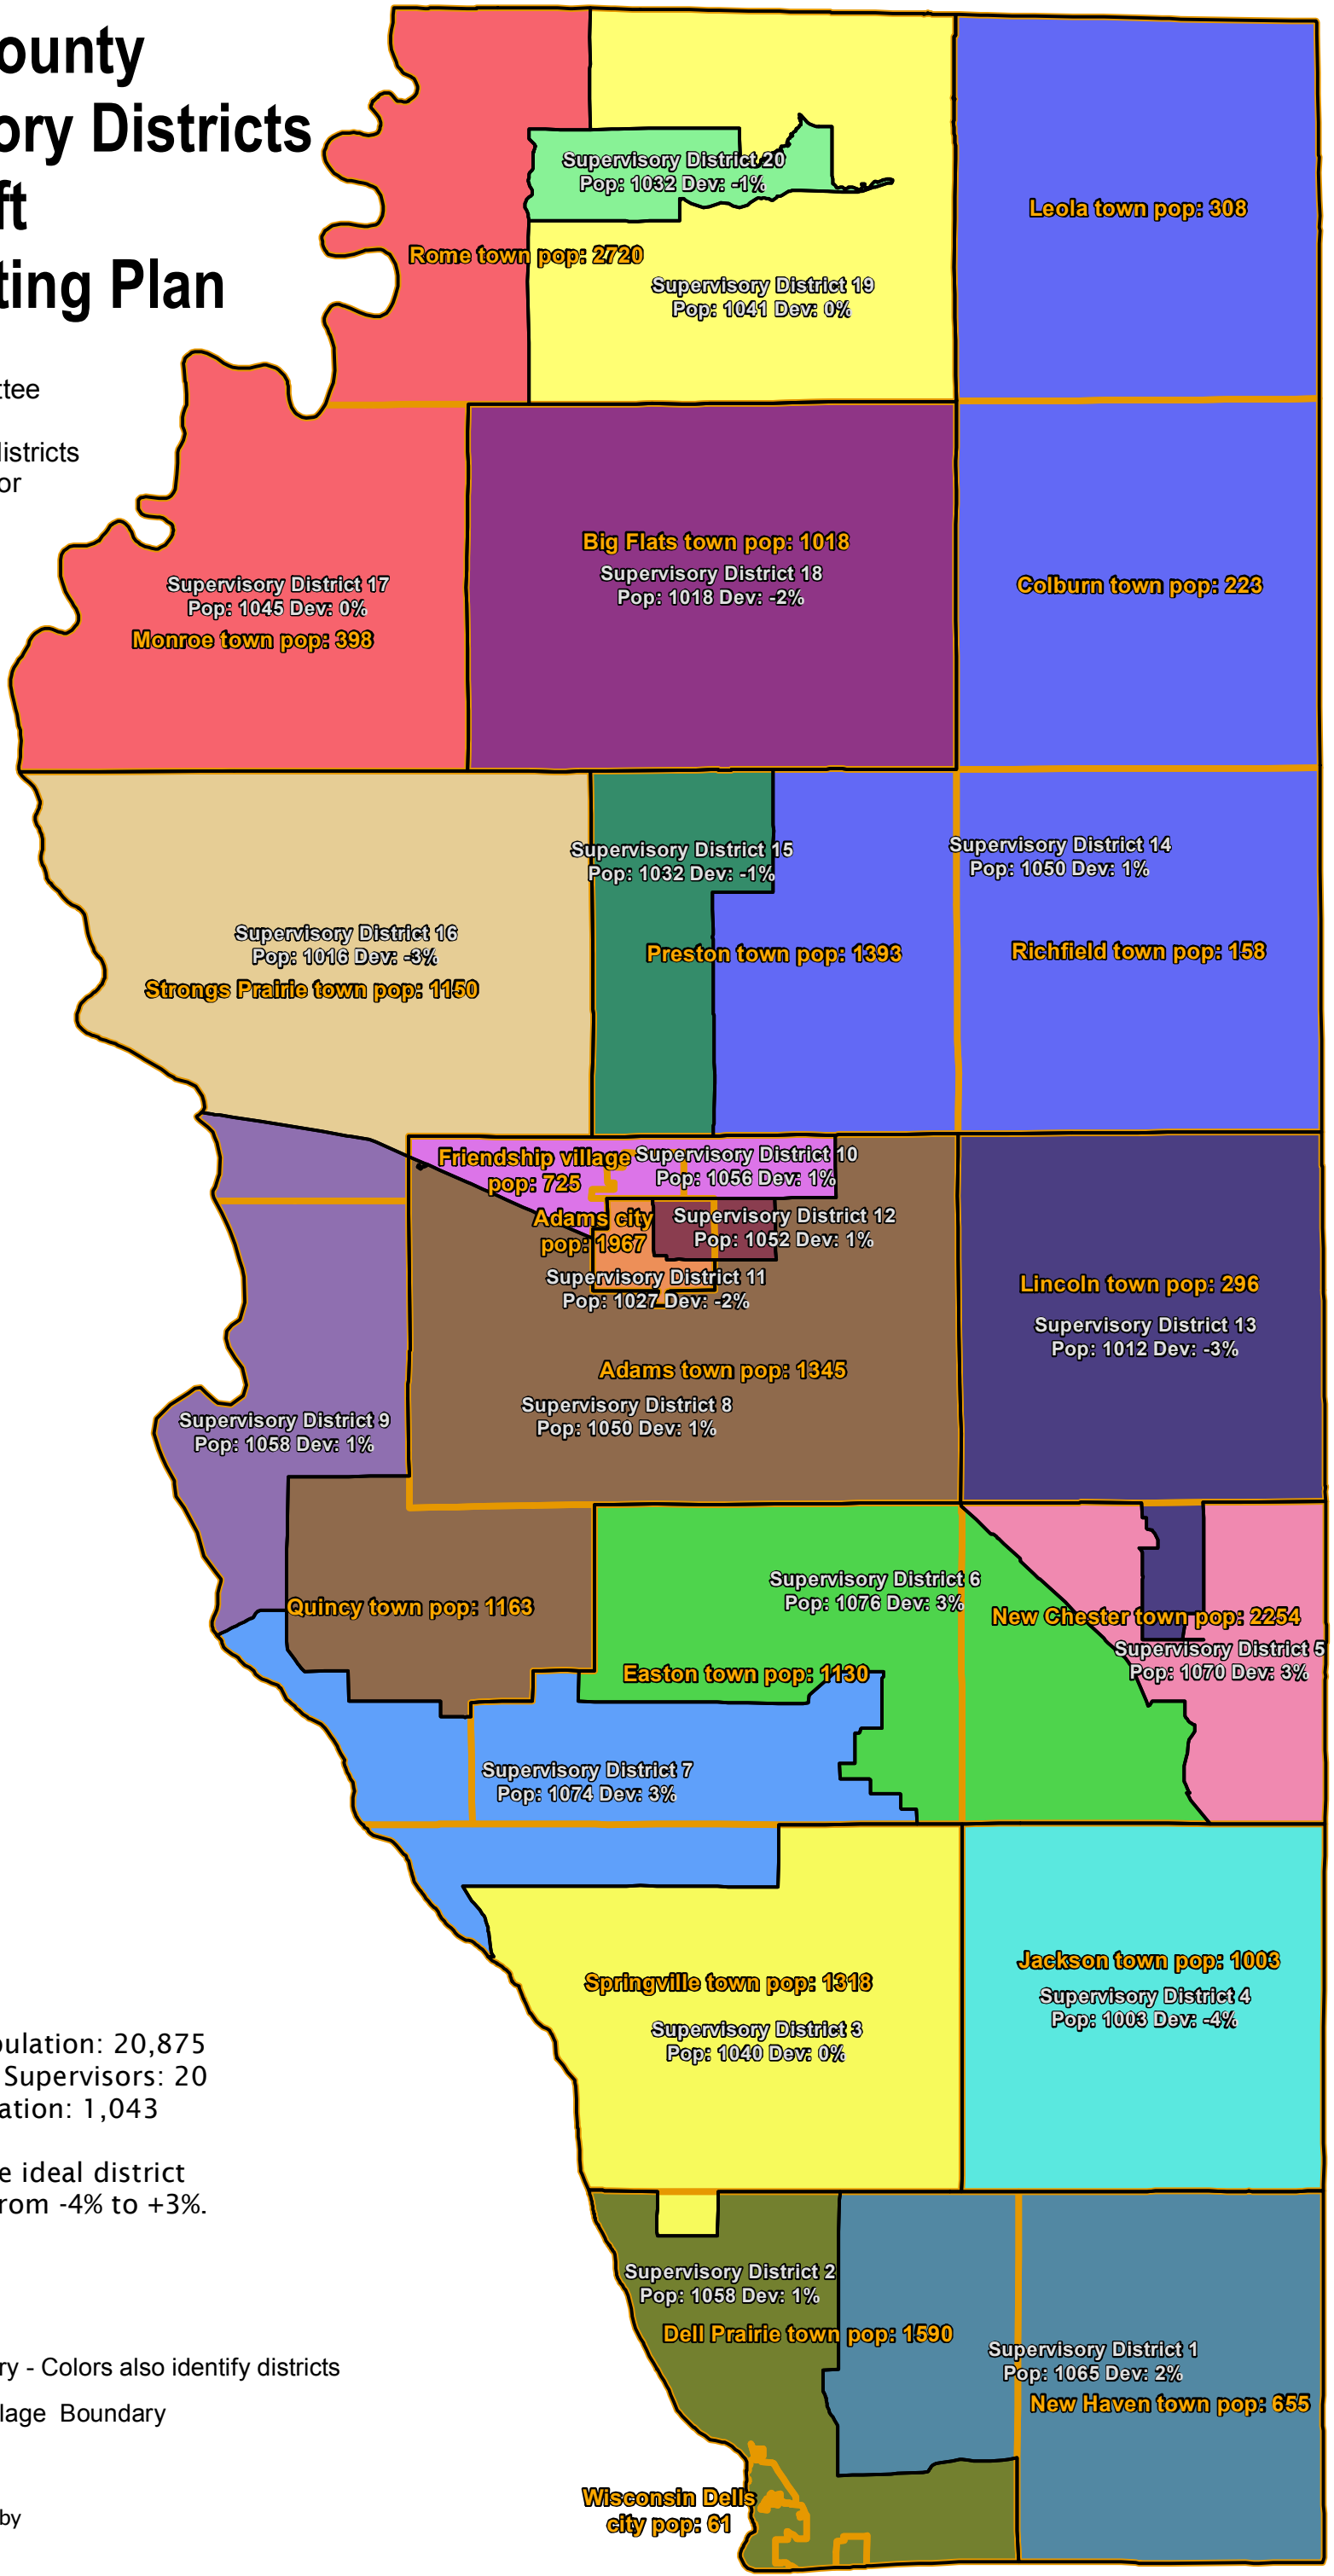

# Adams County Supervisory Districts Final Draft Redistricting Plan

Adopted by the  
Redistricting Committee  
May 6th, 2011  
Revised to number districts  
and to correct an error  
May 9th, 2011

Adams County population: 20,875  
Number of County Supervisors: 20  
Ideal district Population: 1,043

Deviations from the ideal district population range from -4% to +3%.

## Legend

-  District Boundary - Colors also identify districts
-  Town \ City \ Village Boundary

Map prepared for the  
Redistricting Committee by  
Adams County GIS