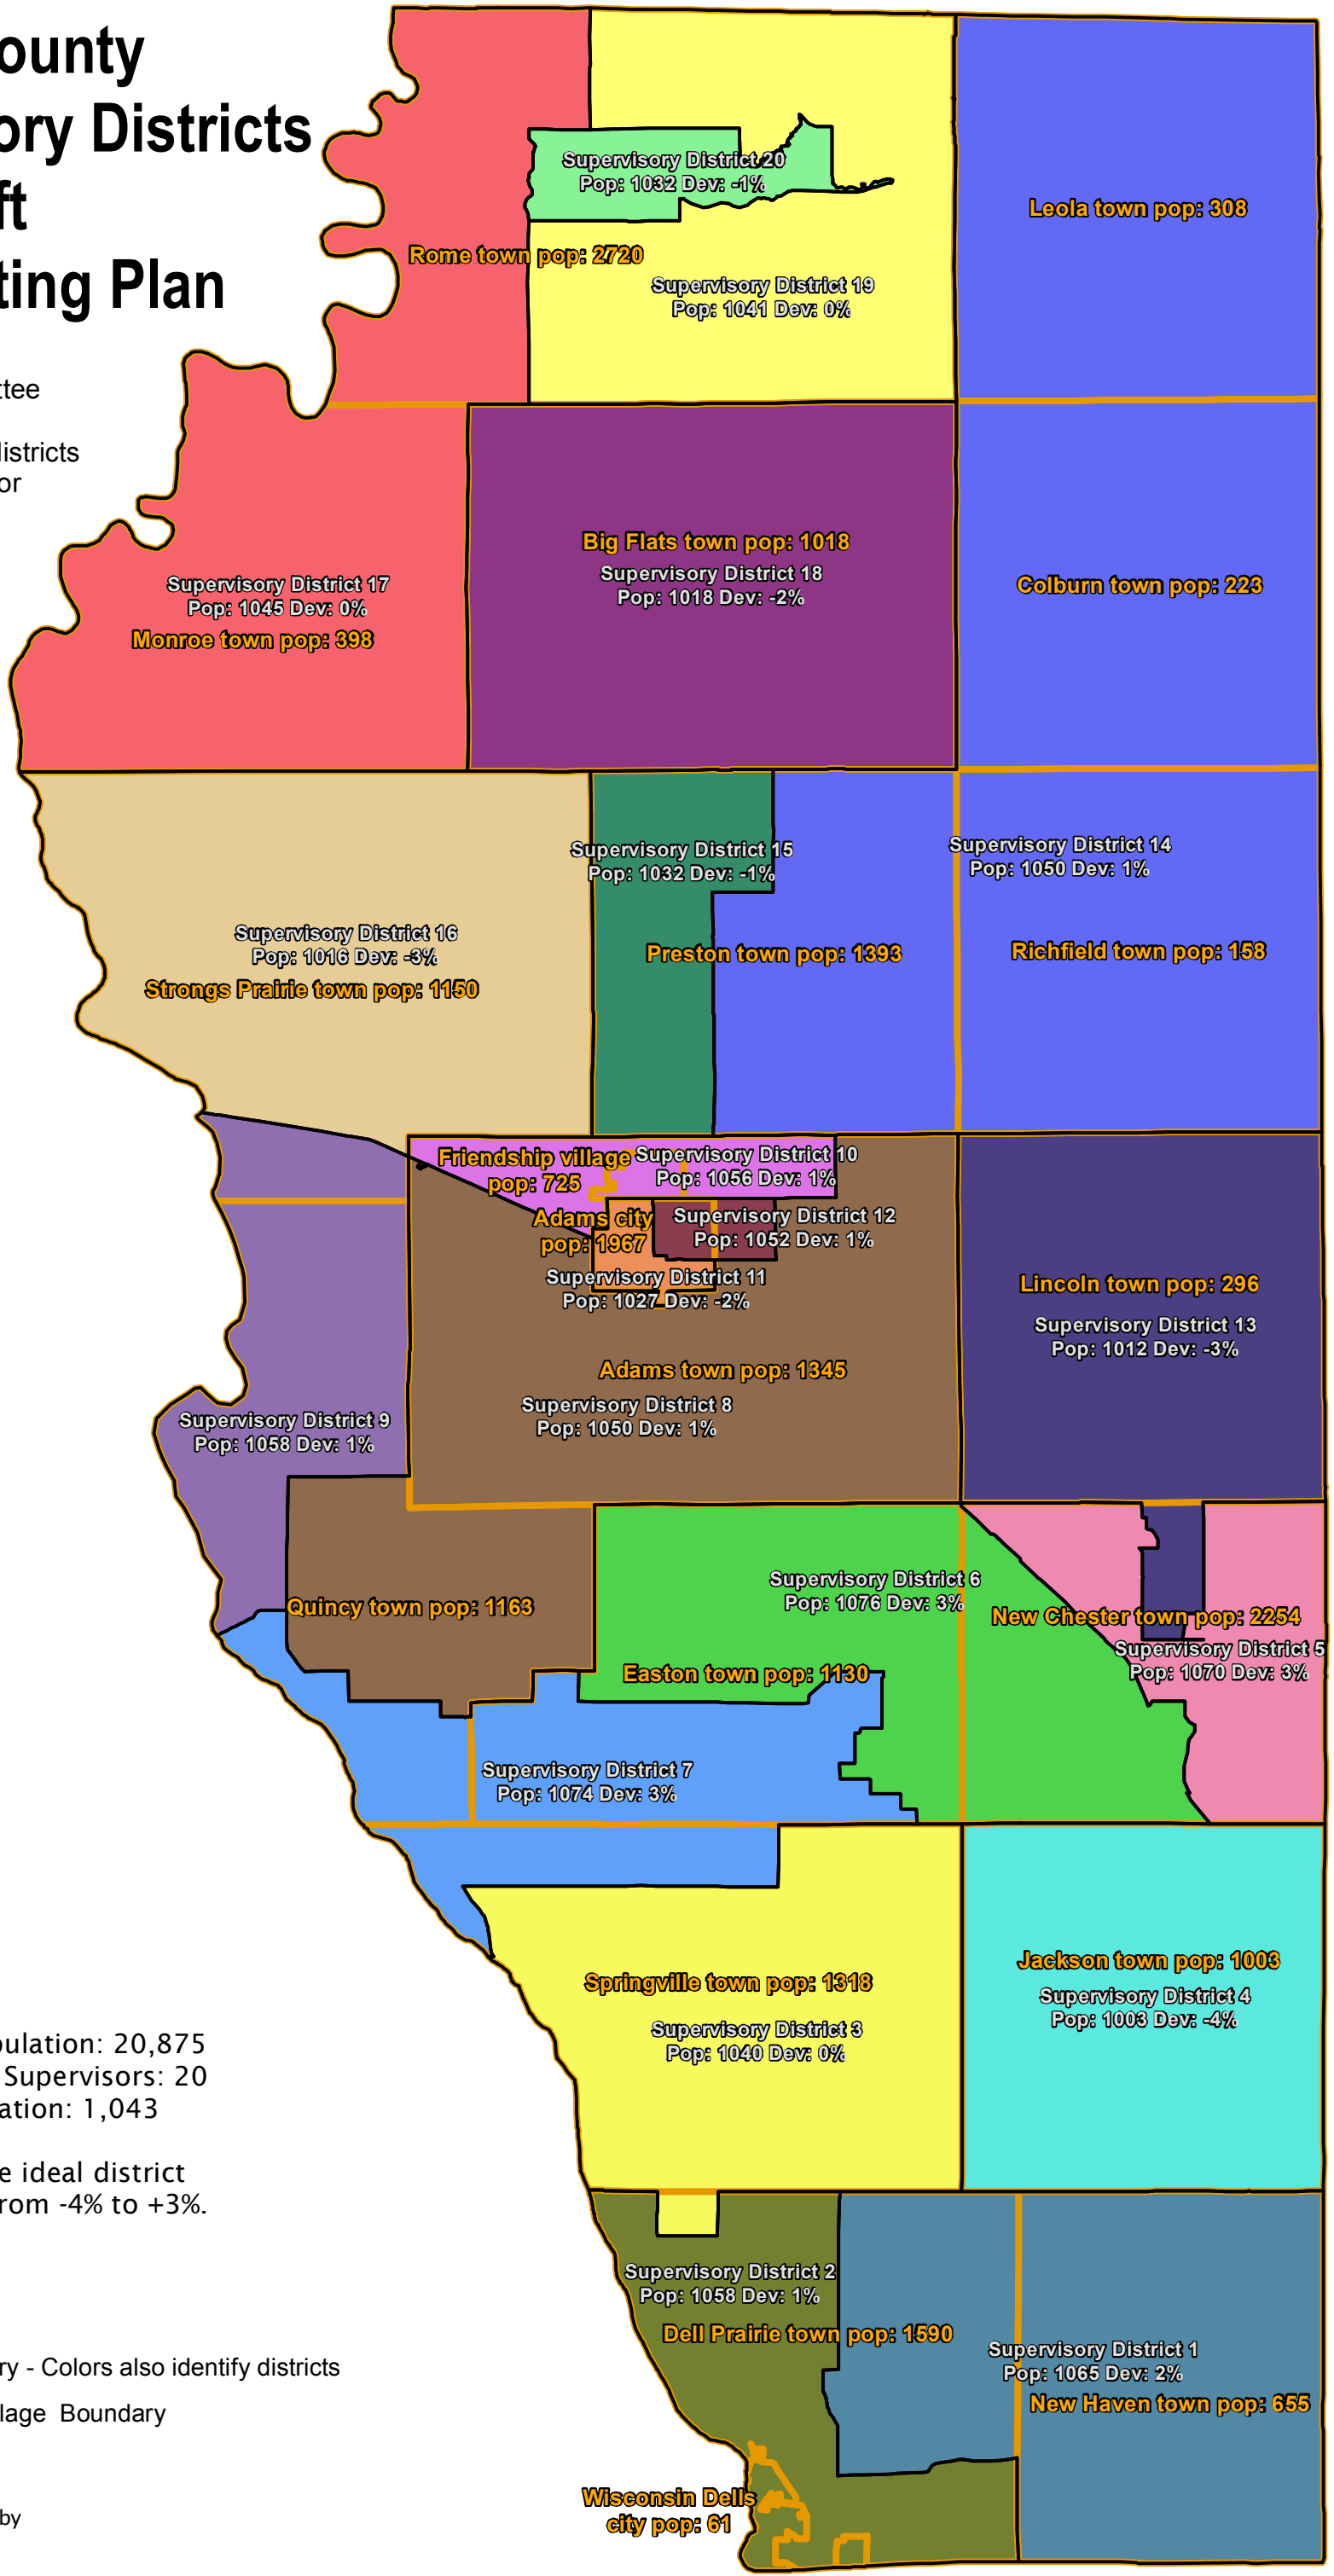

# Adams County Supervisory Districts Final Draft Redistricting Plan

Adopted by the  
Redistricting Committee  
May 6th, 2011  
Revised to number districts  
and to correct an error  
May 9th, 2011

Adams County population: 20,875  
Number of County Supervisors: 20  
Ideal district Population: 1,043

Deviations from the ideal district population range from -4% to +3%.

## Legend

- District Boundary - Colors also identify districts
- Town \ City \ Village Boundary

Map prepared for the  
Redistricting Committee by  
Adams County GIS