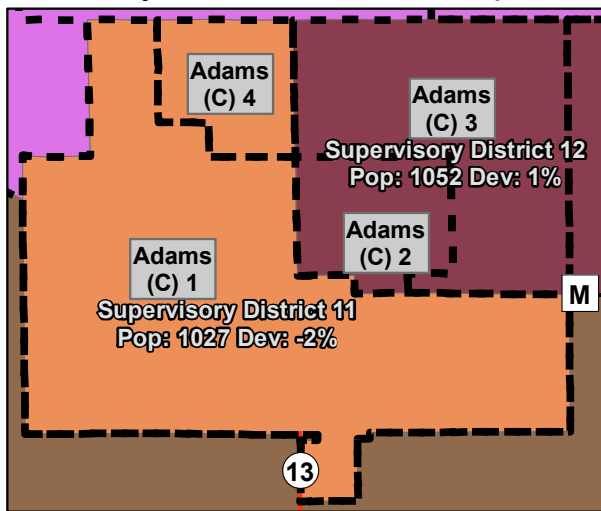

Adams County Supervisory Districts with Municipal Wards

Draft Supervisory District Boundaries approved by the Adams County Board May 24th, 2011, resolution number 29.

All municipalities required to create wards, except the City of Wisconsin Dells, have approved ward plans as of August 30th, 2011. Wisconsin Dells is modifying its ward plan to comply with 2011 Wisconsin Act 39.

There have been no changes to the Draft Supervisory Districts. All supervisory district boundaries follow municipal ward lines.

Detailed maps are available on request from Adams County GIS August, 2011

Legend

-  Wards
-  Town \ City \ Village Boundary
- Colors identify Supervisory Districts

City of Adams Detail Map

Town of Rome Detail Map