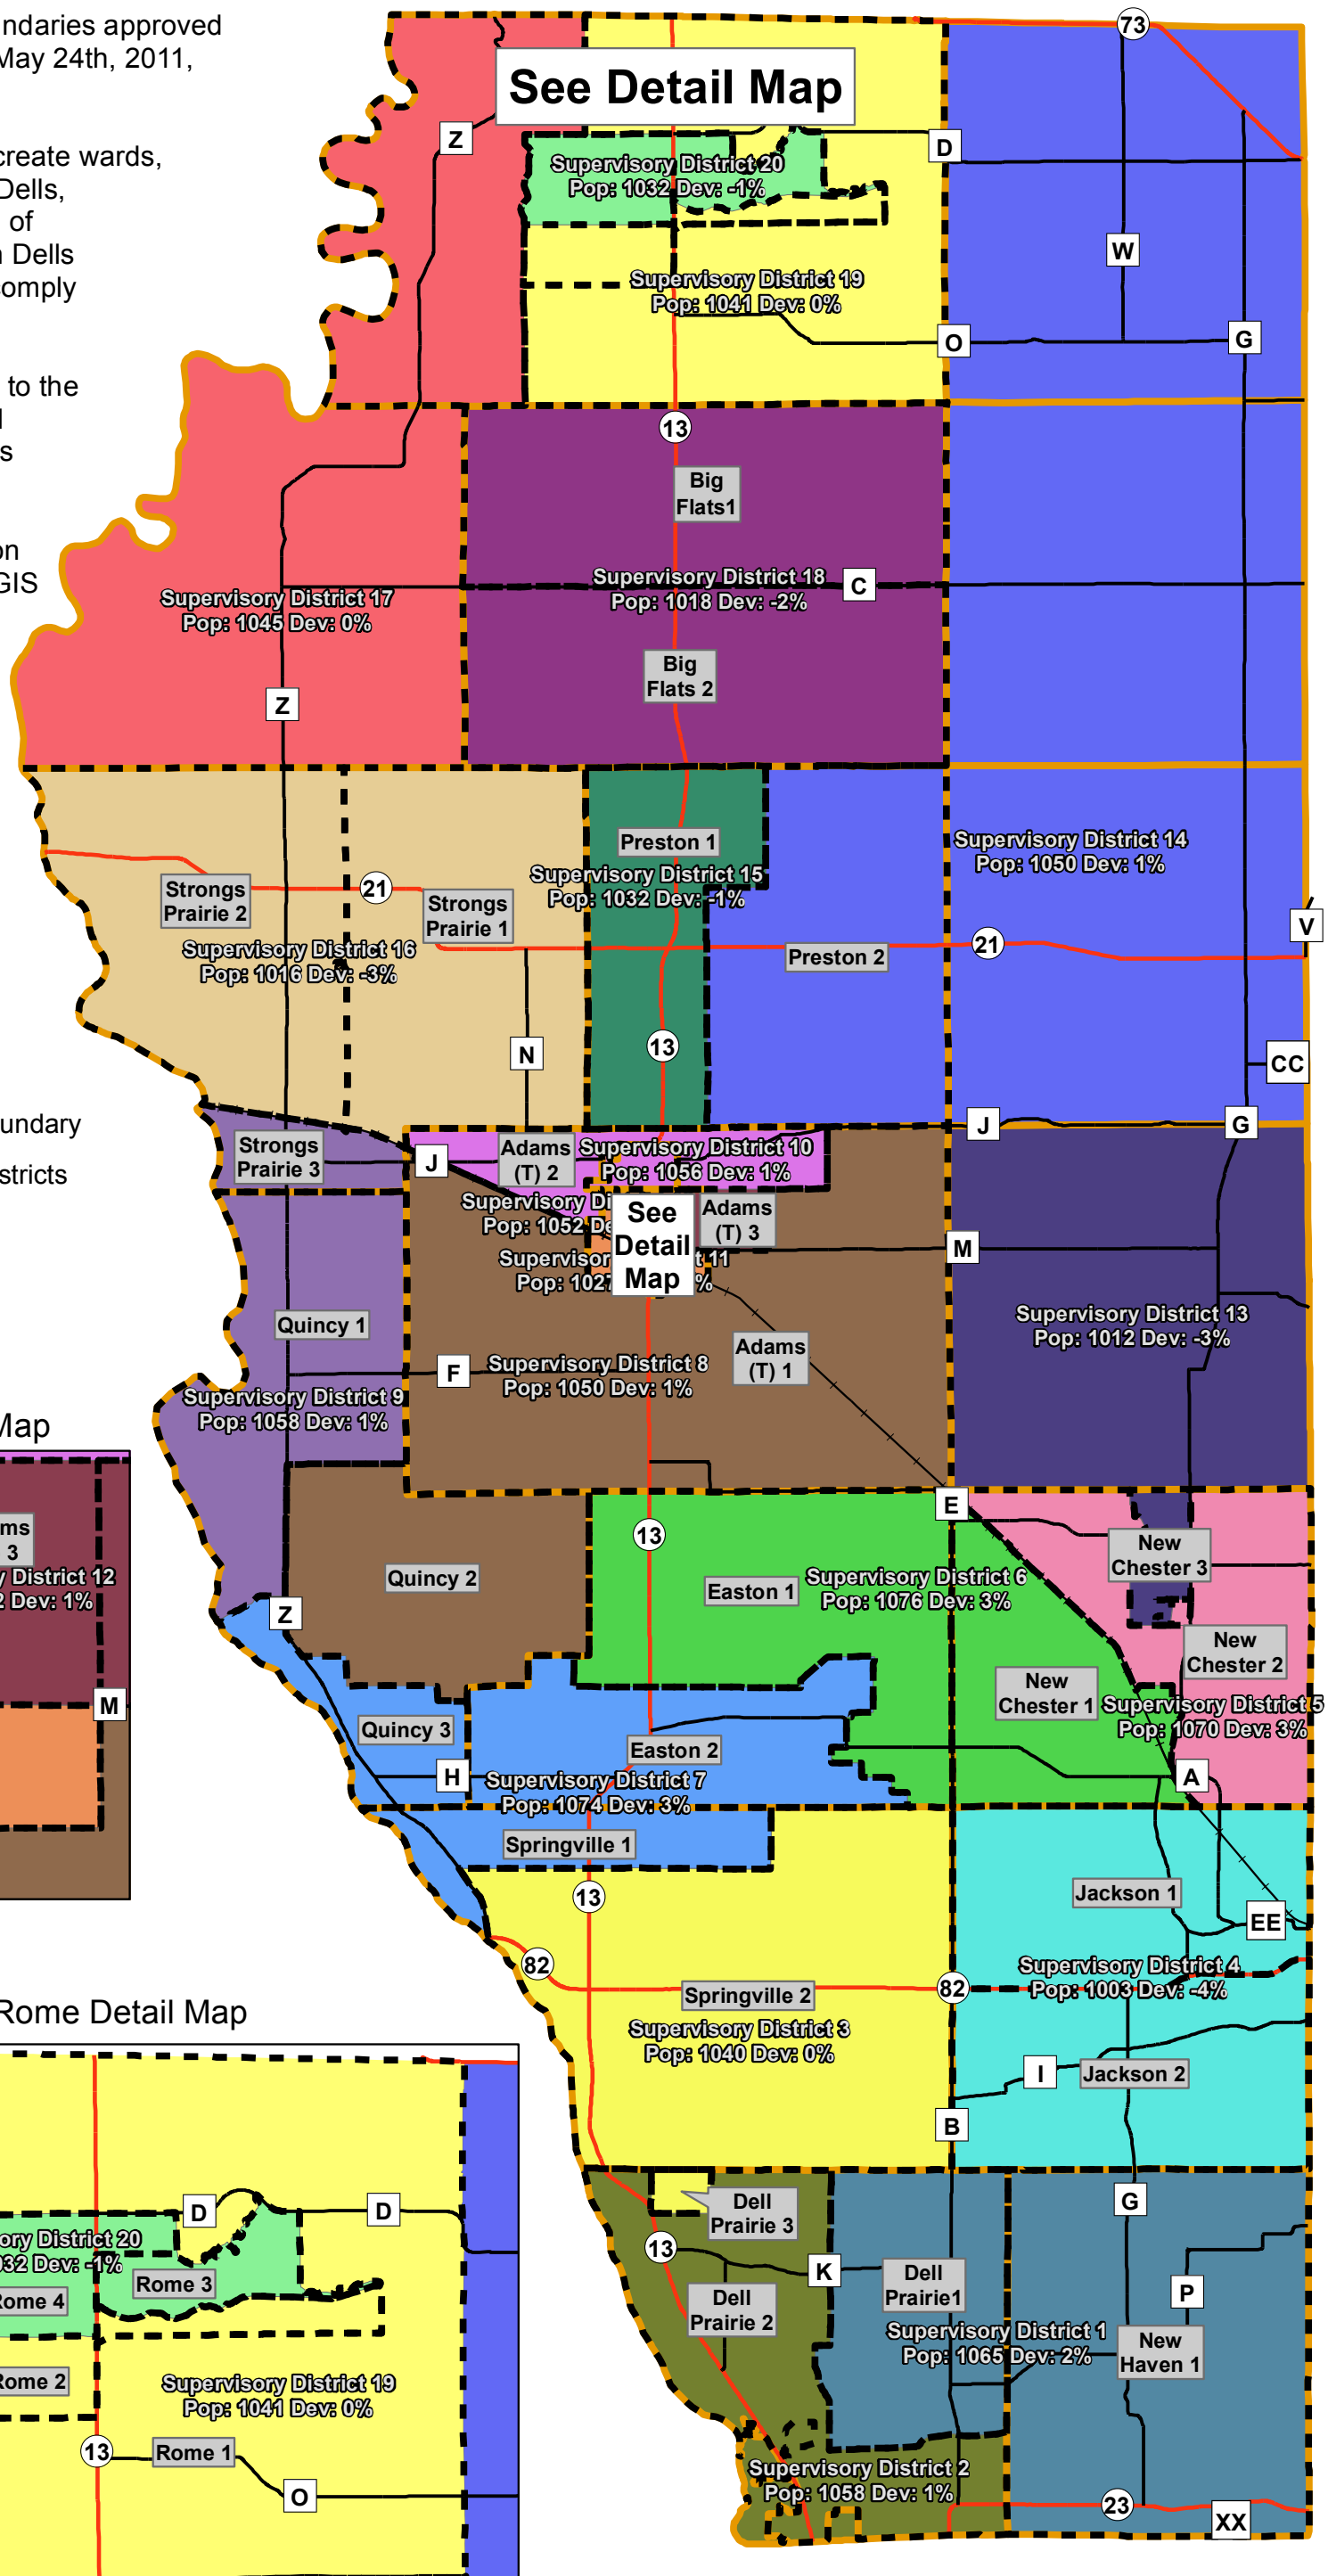

Adams County Supervisory Districts with Municipal Wards

Draft Supervisory District Boundaries approved by the Adams County Board May 24th, 2011, resolution number 29.

All municipalities required to create wards, except the City of Wisconsin Dells, have approved ward plans as of August 30th, 2011. Wisconsin Dells is modifying its ward plan to comply with 2011 Wisconsin Act 39.

There have been no changes to the Draft Supervisory Districts. All supervisory district boundaries follow municipal ward lines.

Detailed maps are available on request from Adams County GIS August, 2011

Legend

-  Wards
-  Town \ City \ Village Boundary
- Colors identify Supervisory Districts

City of Adams Detail Map

Town of Rome Detail Map